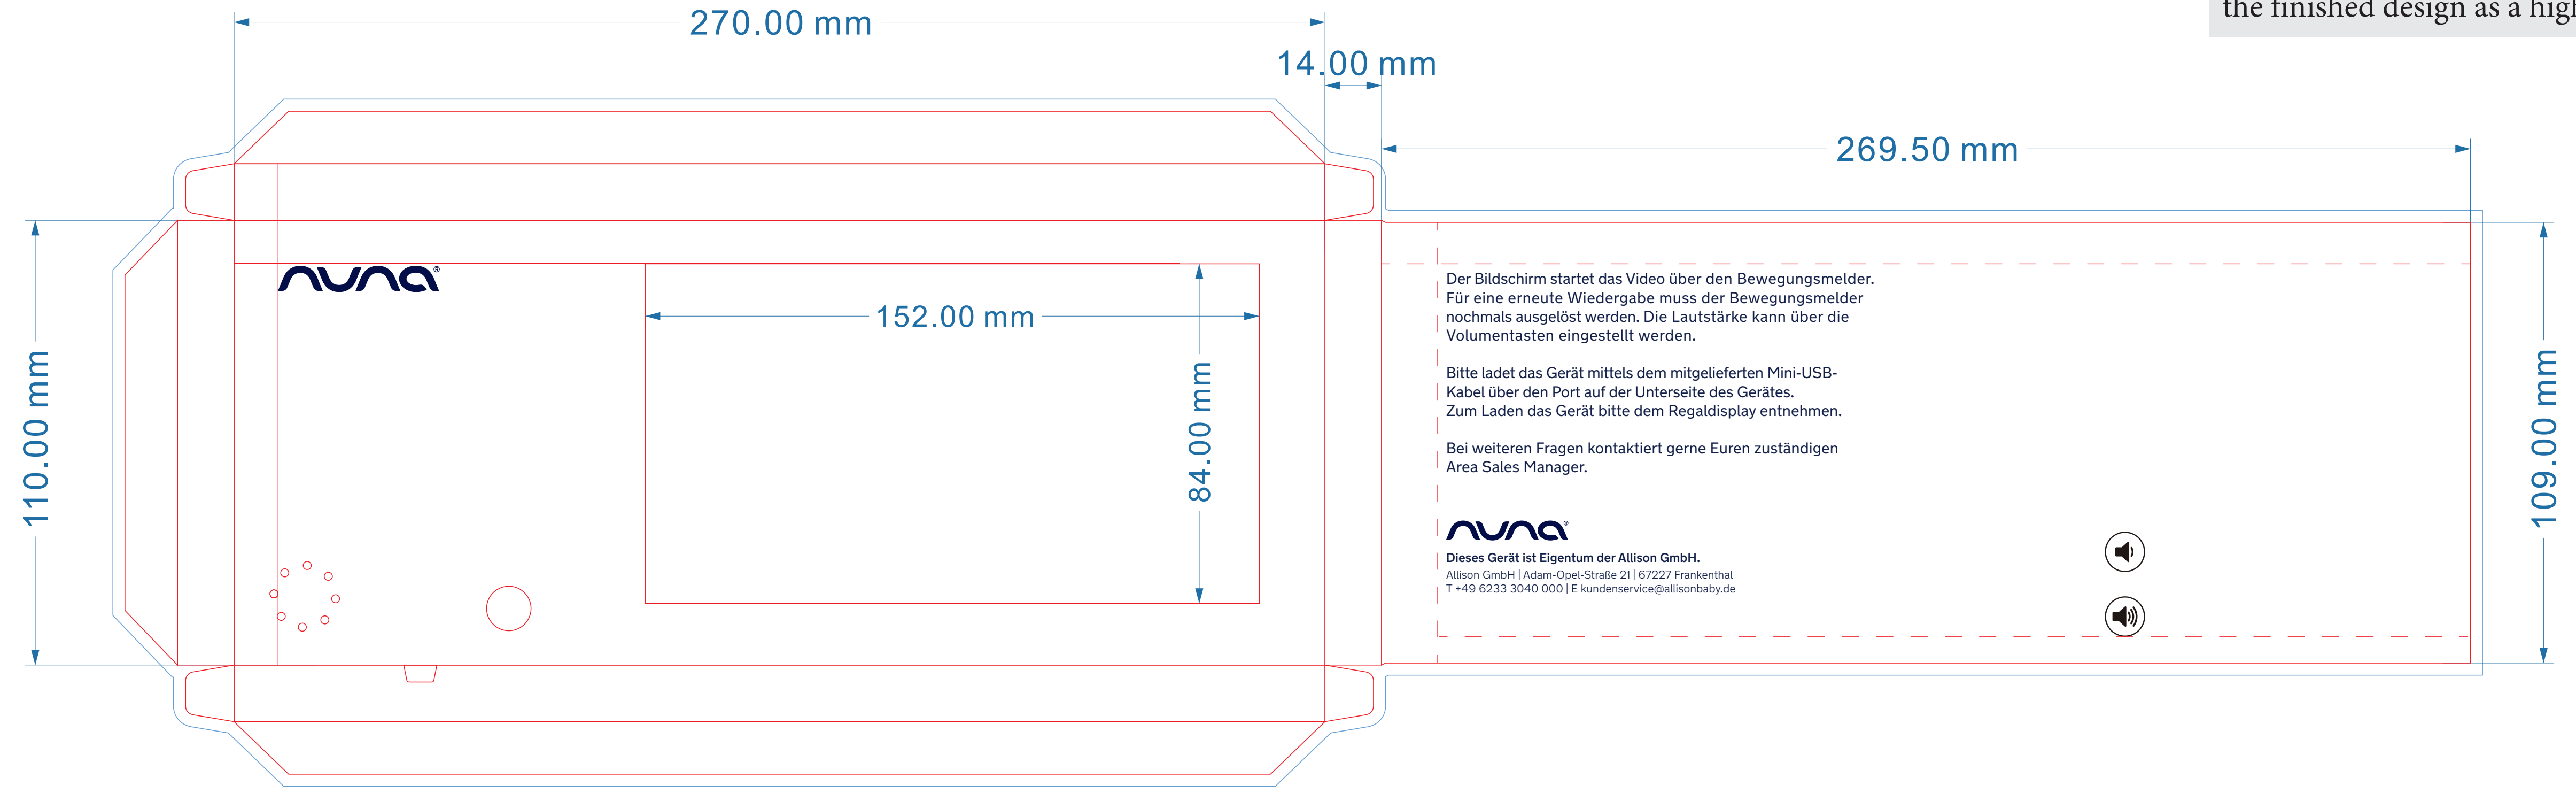

The **Red** line indicates the completed size of your brochure however extend your design to the **Blue** bleed line to allow for variations and perfect edge to edge printing. Ensure all artwork is outlined and send back the finished design as a high res PDF file.

screen part

back page